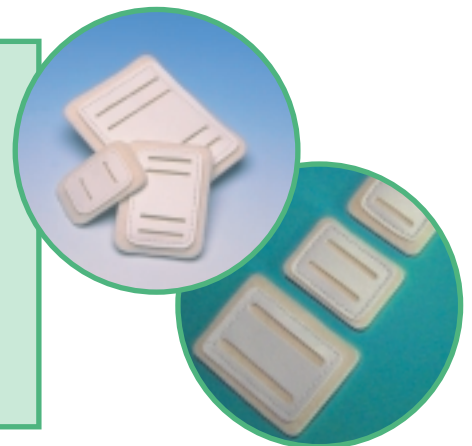

STRAPS

SELF ADHESIVE HOOK & LOOP STRAPS

1" X 4" PRESSURE SENSITIVE HOOK ULTRASONICALLY WELDED TO SEW QUALITY LOOP IN CONVENIENT READY TO USE PACKAGES. JUST PEEL OFF LINER ON THE HOOK AND PLACE WHERE NEEDED, THEN TRIM THE LOOP TO DESIRED LENGTH.

PRODUCT #	WIDTH & LENGTH	COLOR	PACKED
114WSPS	1" x 14"	WHITE	25/PKG
214WSPS	2" x 14"	WHITE	25/PKG
114BSPS	1" x 14"	BEIGE	25/PKG
214BSPS	2" x 14"	BEIGE	25/PKG
114LSPS	1" x 14"	BLACK	25/PKG
214LSPS	2" x 14"	BLACK	25/PKG
114RBSPS	1" x 14"	ROYAL BLUE	25/PKG
214RBSPS	2" x 14"	ROYAL BLUE	25/PKG

SELF ADHESIVE HOOK & PLUSH PILE STRAPS

1" X 3" PRESSURE SENSITIVE HOOK ULTRASONICALLY WELDED TO FOAM PADDED LOOP IN CONVENIENT READY TO USE PACKAGES. JUST PEEL OFF LINER ON THE HOOK AND PLACE WHERE NEEDED, THEN TRIM THE LOOP TO DESIRED LENGTH. EXTREMELY DURABLE, SOFT WITH NO STRETCH.

PRODUCT #	WIDTH & LENGTH	COLOR	PACKED
PP116W	1" x 16"	WHITE	25/PKG
PP216W	2" x 16"	WHITE	25/PKG
PP116B	1" x 16"	BEIGE	25/PKG
PP216B	2" x 16"	BEIGE	25/PKG

LOOKING FOR AFO PADS?

CHECK OUT WBC'S LARGE SELECTION OF AFO PADS

GO TO PAGE 73