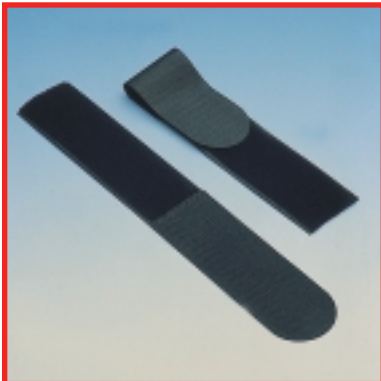

### 50/50 APLIX® BRAND STRAPS

MADE WITH HALF HOOK AND HALF APLIX® BRAND UNNAPPED TEXTURIZED LOOP.

PRODUCT #	WIDTH & LENGTH	COLOR	PACKED
H112WSAP	1" x 12"	WHITE	25/PKG
H116WSAP	1" x 16"	WHITE	25/PKG
H1512WSAP	1½" x 12"	WHITE	25/PKG
H1516WSAP	1½" x 16"	WHITE	25/PKG
H214WSAP	2" x 14"	WHITE	25/PKG
H218WSAP	2" x 18"	WHITE	25/PKG
H112BSAP	1" x 12"	BEIGE	25/PKG
H116BSAP	1" x 16"	BEIGE	25/PKG
H1512BSAP	1½" x 12"	BEIGE	25/PKG
H1516BSAP	1½" x 16"	BEIGE	25/PKG
H214BSAP	2" x 14"	BEIGE	25/PKG
H218BSAP	2" x 18"	BEIGE	25/PKG
H112LSAP	1" x 12"	BLACK	25/PKG
H116LSAP	1" x 16"	BLACK	25/PKG
H1512LSAP	1½" x 12"	BLACK	25/PKG
H1516LSAP	1½" x 16"	BLACK	25/PKG
H214LSAP	2" x 14"	BLACK	25/PKG
H218LSAP	2" x 18"	BLACK	25/PKG