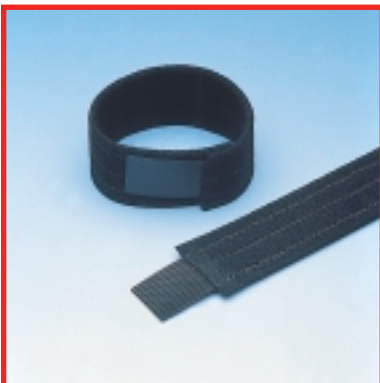

DOUBLE FACED KNIT LOOP STRAPS

SOFT KNIT LOOP, HOOK COMPATIBLE ON BOTH SIDES. MAKES A GREAT STRAP, PROVIDING STRENGTH AND COMFORT. WE SEW ON INDUSTRIAL HOOK FOR A GREAT HOLD.

PRODUCT #	WIDTH & LENGTH	COLOR	PACKED
DF1518SW	1½" x 18"	WHITE	25/PKG
DF218SW	2" x 18"	WHITE	25/PKG
DF1518SB	1½" x 18"	BEIGE	25/PKG
DF218SB	2" x 18"	BEIGE	25/PKG
DF1518SL	1½" x 18"	BLACK	25/PKG
DF218SL	2" x 18"	BLACK	25/PKG