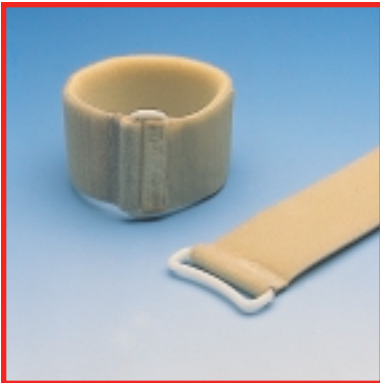

STRAPS

PLUSH PILE D-RING STRAPS

PADDED LOOP MATERIAL WITH A STRONG 2" D-RING.
SOFT FOAM REDUCES SKIN IRRITATION.

PRODUCT#	WIDTH & LENGTH	COLOR	PACKED
DPP214W	2" x 14"	WHITE	25/PKG
DPP214B	2" x 14"	BEIGE	25/PKG