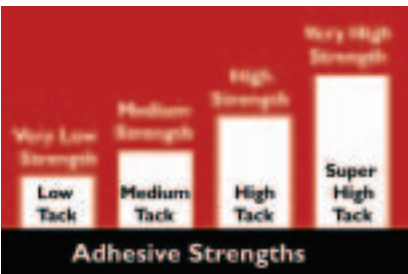

LOW PROFILE 3/4" DIAMETER GLUE DOTS® (with 2" Spacing)

PRODUCT #	ADHESIVE	# PER ROLL	THICKNESS
XD11-604	LOW	4,000	1/64"
XD21-604	MEDIUM	4,000	1/64"
XD31-604	HIGH	4,000	1/64"
XD41-604	SUPER HIGH	4,000	1/64"

Continued →